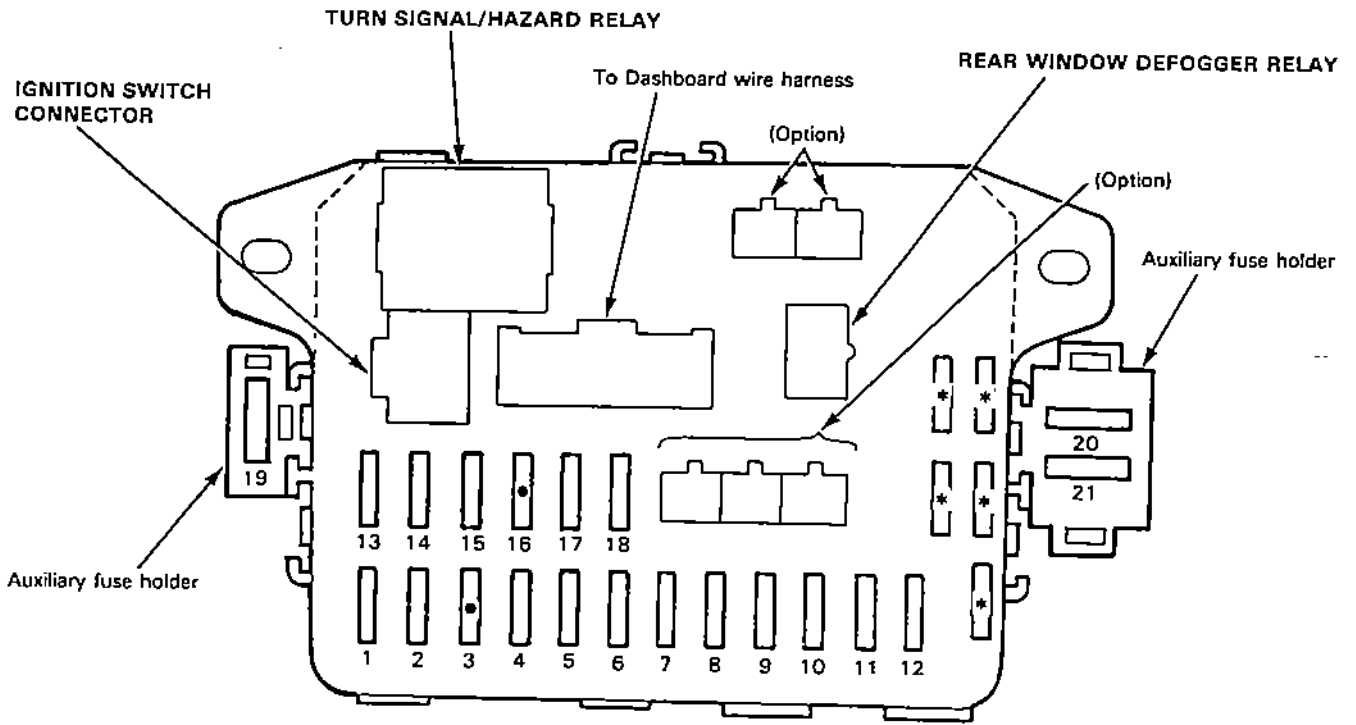

Fuses

Dash Fuse Box (RHD)

NOTE: Dash fuse box is located right side, under dash.

- *: SPAER FUSE
- : Not used
- No. 19(30 A)FUSE : Blower motor
- No. 20(20 A)FUSE : Driver's power window
- No. 21(20 A)FUSE : Front passenger's power window