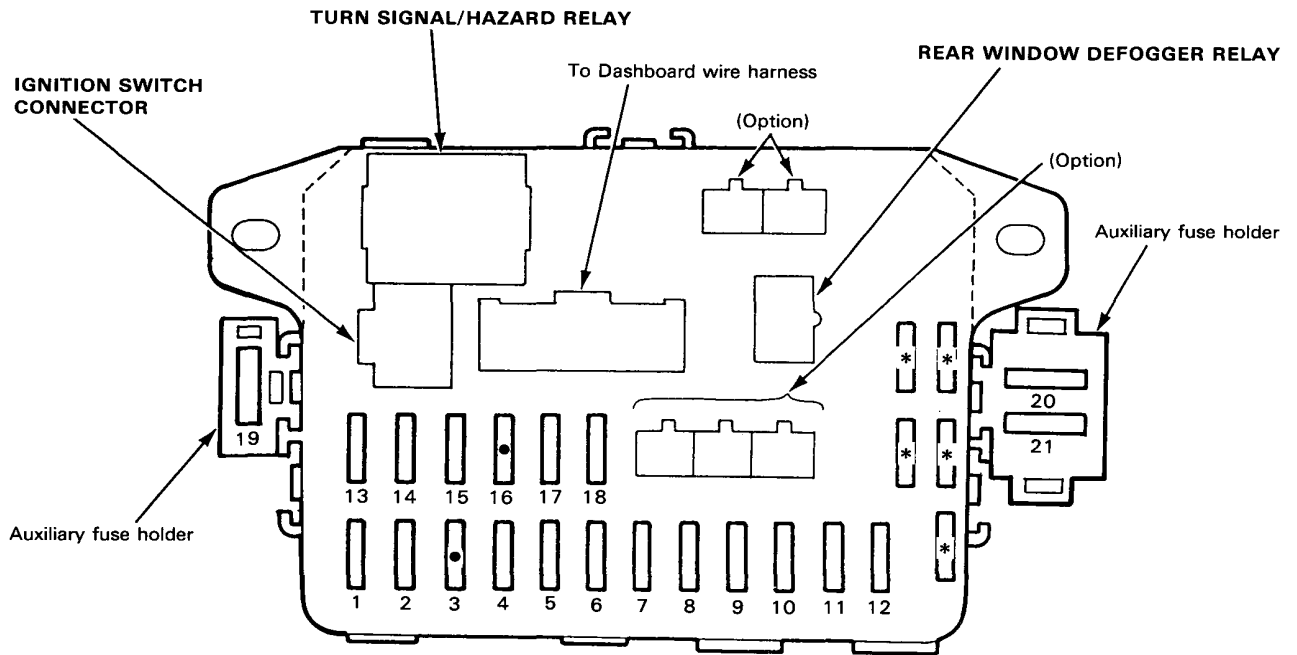

Fuses

Dash Fuse box (LHD)

NOTE: Dash fuse box is located left side, under dash.

* : SPARE FUSE

< > : KS model only

No. 19(30 A) FUSE : Blower motor

No. 20(20 A) FUSE : Front passenger's power window

No. 21(20 A) FUSE : Driver's power window

No. 22(15 A) FUSE : Seat heaters-KS model

Fuses

Dash Fuse Box (RHD)

NOTE: Dash fuse box is located right side, under dash.

* : SPAER FUSE

● : Not used

No. 19(30 A)FUSE : Blower motor

No. 20(20 A)FUSE : Driver's power window

No. 21(20 A)FUSE : Front passenger's power window