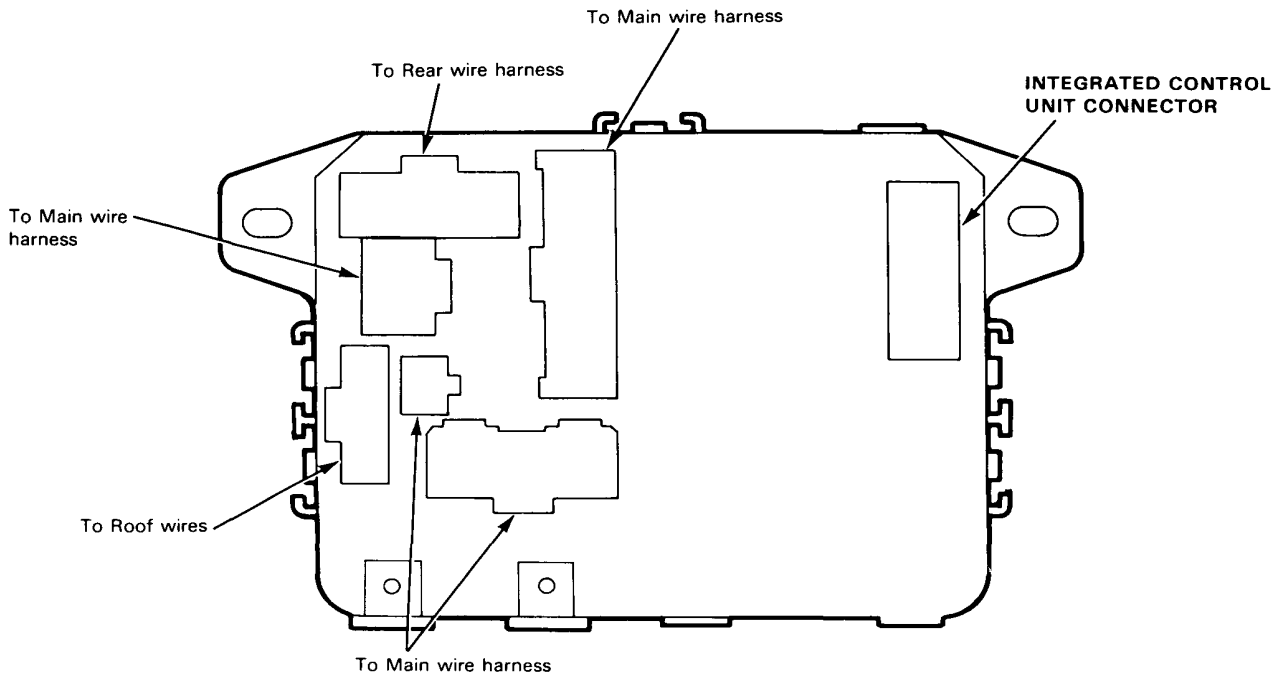

Fuses

Dash Fuse box (LHD)

NOTE: Dash fuse box is located left side, under dash.

* : SPARE FUSE

< > : KS model only

No. 19(30 A) FUSE : Blower motor

No. 20(20 A) FUSE : Front passenger's power window

No. 21(20 A) FUSE : Driver's power window

No. 22(15 A) FUSE : Seat heaters-KS model

Fuses

Dash Fuse Box (RHD)

NOTE: Dash fuse box is located right side, under dash.

* : SPAER FUSE

● : Not used

No. 19(30 A)FUSE : Blower motor

No. 20(20 A)FUSE : Driver's power window

No. 21(20 A)FUSE : Front passenger's power window