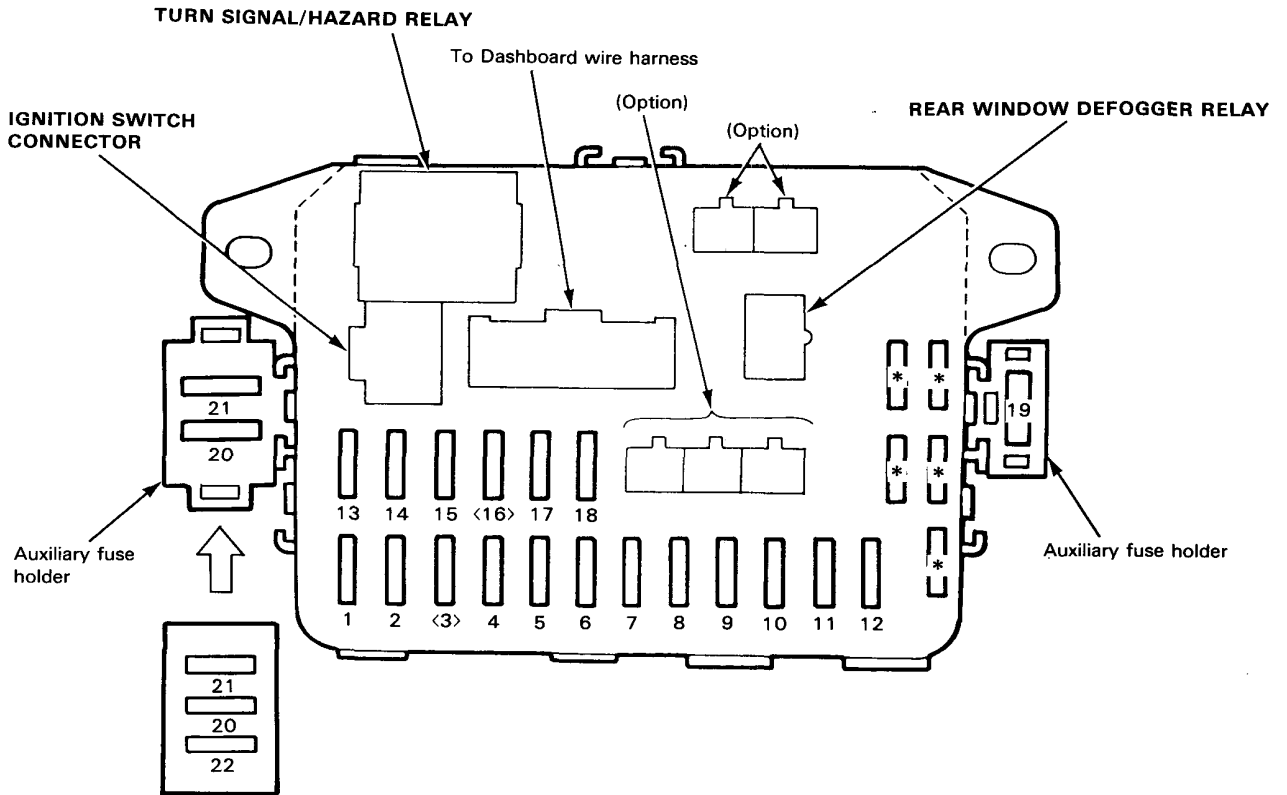

Fuses

Dash Fuse box (LHD)

NOTE: Dash fuse box is located left side, under dash.

* : SPARE FUSE

< > : KS model only

No. 19(30 A) FUSE : Blower motor

No. 20(20 A) FUSE : Front passenger's power window

No. 21(20 A) FUSE : Driver's power window

No. 22(15 A) FUSE : Seat heaters-KS model

Fuses

Dash Fuse Box (RHD)

NOTE: Dash fuse box is located right side, under dash.

* : SPAER FUSE

● : Not used

No. 19(30 A)FUSE : Blower motor

No. 20(20 A)FUSE : Driver's power window

No. 21(20 A)FUSE : Front passenger's power window