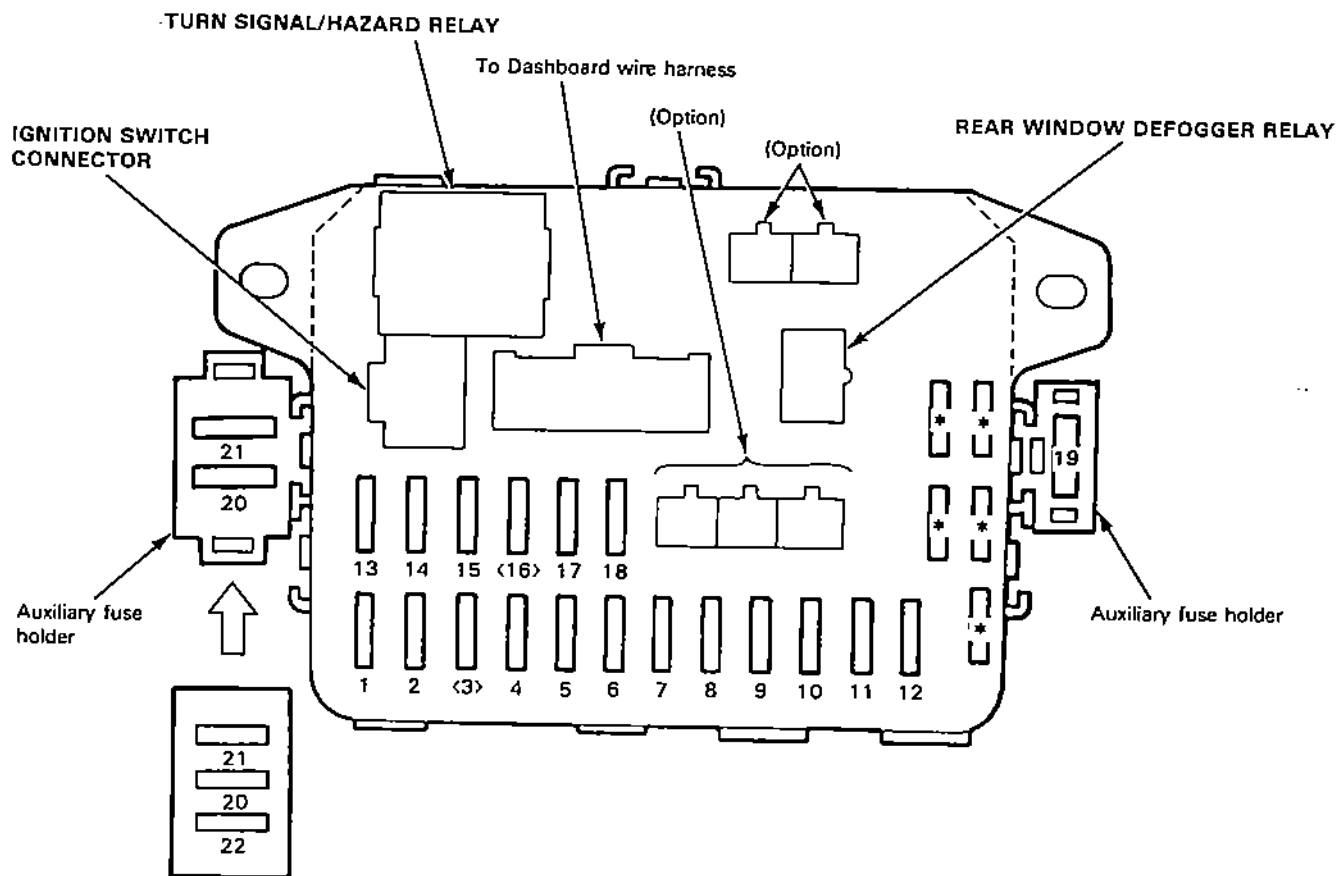

Fuses

Dash Fuse box (LHD)

NOTE: Dash fuse box is located left side, under dash.

- * : SPARE FUSE
- < > : KS model only
- No. 19(30 A)FUSE : Blower motor
- No. 20(20 A)FUSE : Front passenger's power window
- No. 21(20 A)FUSE : Driver's power window
- No. 22(15 A)FUSE : Seat heaters-KS model